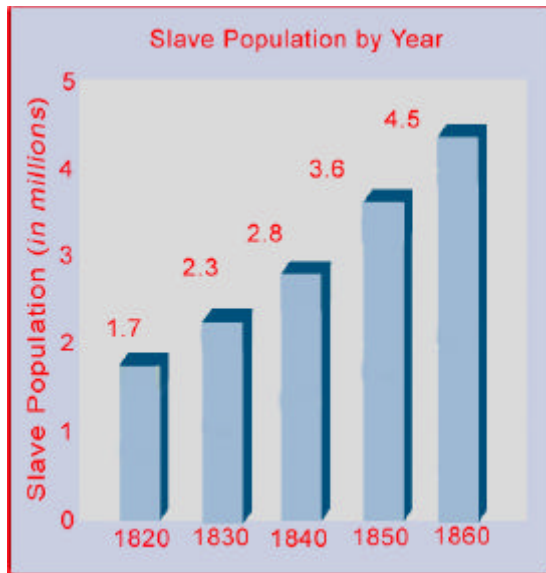

Cotton & Slavery Move West

Directions: Answer the following questions based on the maps below.

1. Which states grew cotton in 1820?

2. Which states had the largest slave populations in 1820?

3. Which states grew cotton in 1860?

4. Which states had the largest slave populations in 1860?

Directions: Answer the following questions based on the chart below.

5. What was the slave population within the United States in 1820?

6. What was the slave population within the United States in 1850?

7. What was the slave population within the United States in 1860?

Directions: Answer the following short response question using conclusions based on the maps and chart above.

Question: Based on these maps and charts explain how did the increasing demand for cotton production between 1820 and 1860 increase the South's dependency on institutionalized slavery?